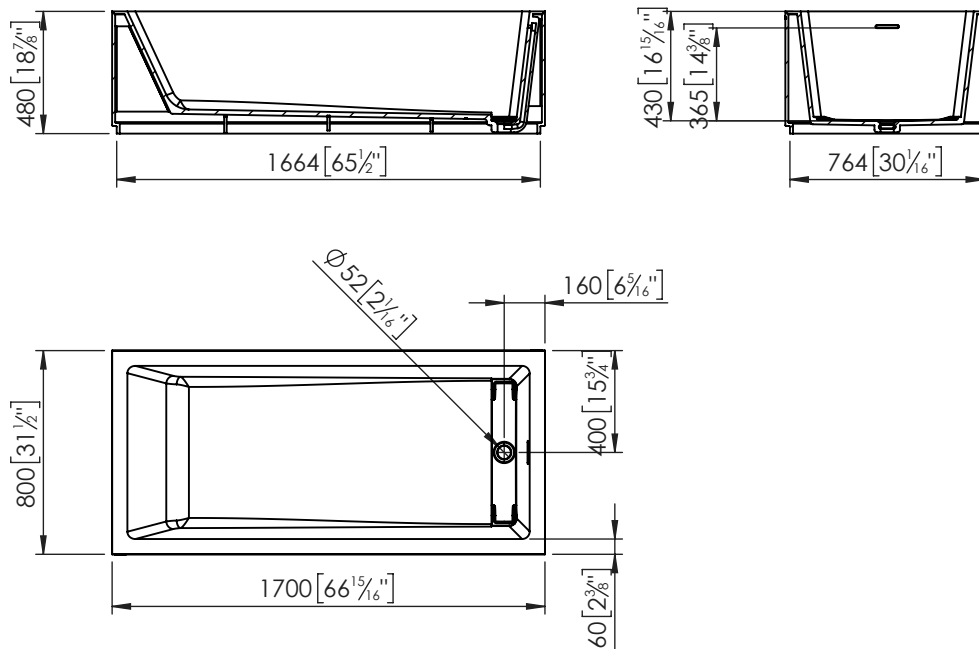

Baths

RAS

RAS BL. KRION CEN 170X80
100157814

Technical Information

- Installation: free standing
- Height: 480 mm
- Width: 800 mm
- Length: 1700 mm
- Net Weight: 164.5 Kg
- Volumen: 300 L

Notes

All product dimensions are nominal and tolerances of the product may vary within an established range. All measurements of the technical drawings are expressed in mm[in].

Install the product following the recommendations in the installation manual.

To consult the warranty or any other information regarding this product, visit our website: www.system-pool.com